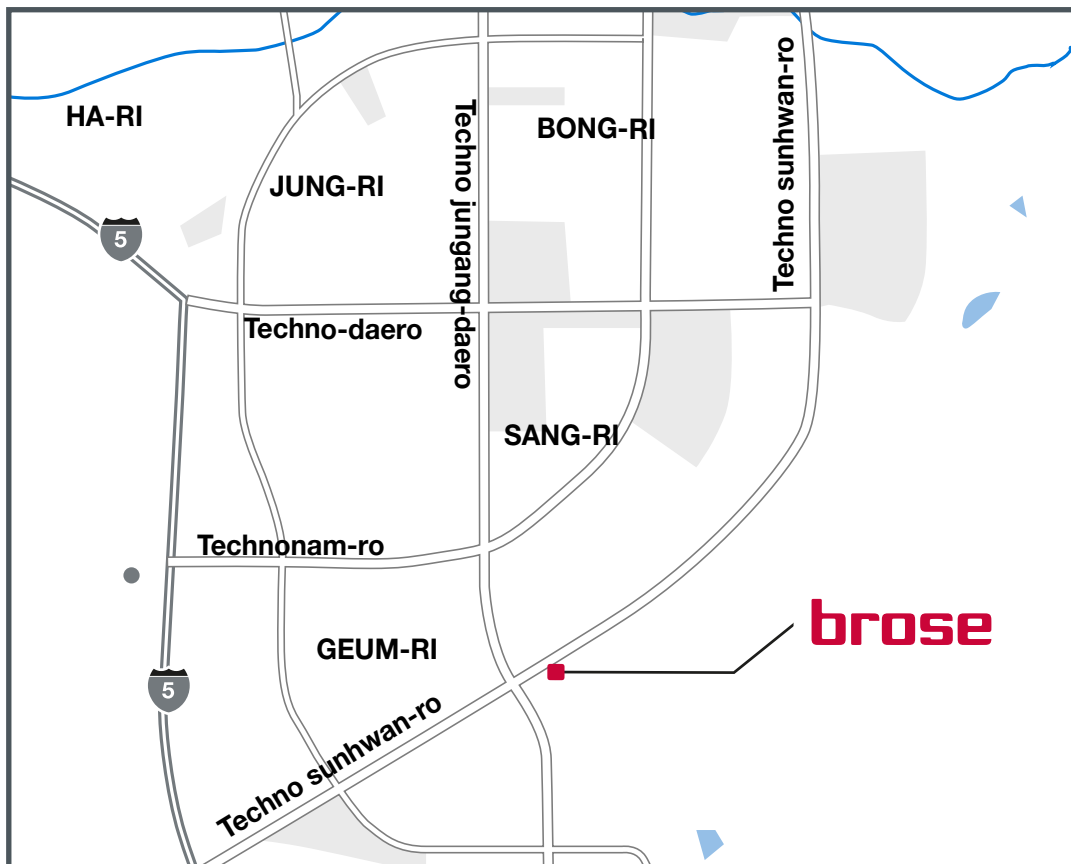

Brose Korea Ltd.

74, Techno jungang-daero, Yuga-eup,
Dalseong-gun, Daegu,
42993
South Korea

Tel: +82 70 7914 4550
Fax: +82 70 7914 4640
E-Mail: Deaga@brose.com

GPS coordinates:
Longitude: 127° 02' 28" E
Latitude: 37° 18' 25" N

Public Transportation

Get on Dongdaegu (subway)
Exit 1 of Jincheon Station (subway)
Get on Express bus 8, 8-1
Get off across Daejoo machine
Brose Korea (6 min by walk)

Car

Hyeonpung IC – Turn right toward Yugok-ri
at Yugok Intersection – Turn left at Yugok
Intersection – Brose Korea
Soomokwon Underpass – Turn left at
Oknyeobong Intersection toward 'Doui-ri' –
U-turn at Yugok Intersection – Brose Korea