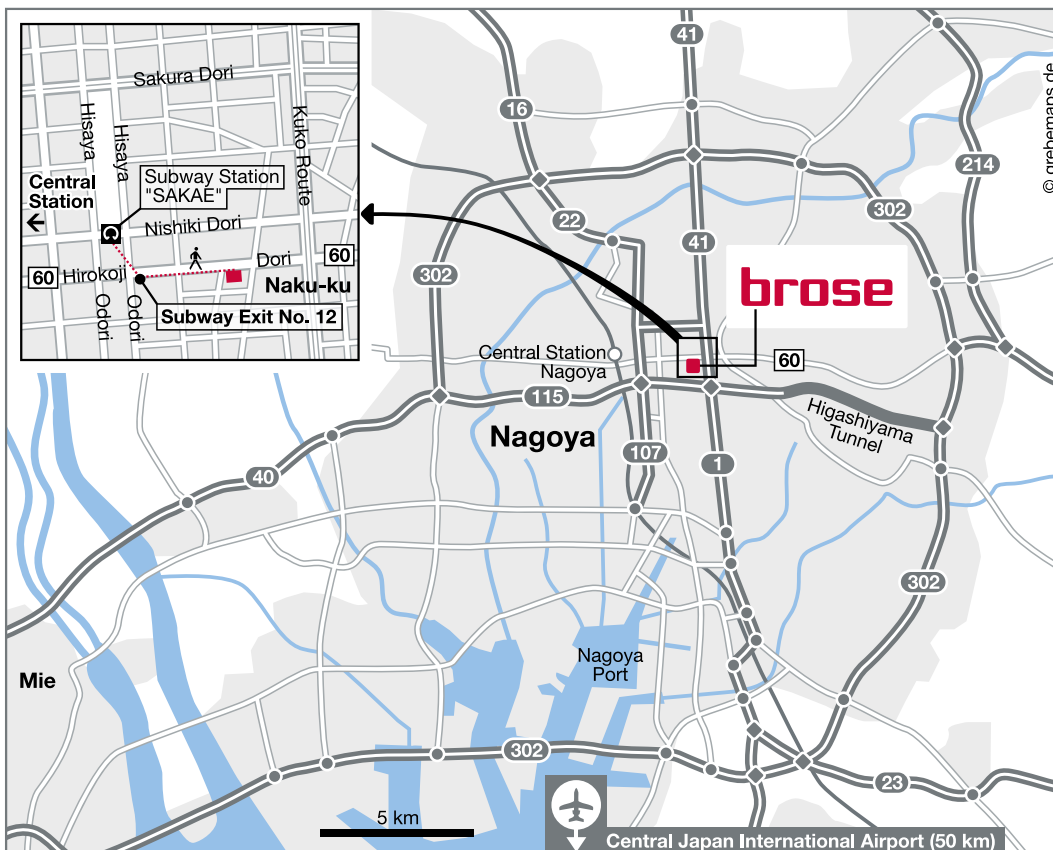

**Brose Japan Ltd.**

KDX Nagoya Sakae Bldg., 1 1F  
4-5-3 Sakae, Naka-ku  
Nagoya 460-0008  
Japan

Tel: +81 50 3138 1300  
Fax: +81 52 238 9301

GPS coordinates:  
Longitude: 136° 54' 43" E  
Latitude: 35° 10' 07" N

Take the Meitetsu Railway Limited Express from the airport station to Nagoya station (45 km, 30 minutes) and then change to the Higashiyama subway line to Sakae station (3 km, 5 minutes). Take the subway exit No. 12 and walk along Hirokoji Dori Street (300 m, 5 minutes). You will find KDX Nagoya Sakae Building on your right.