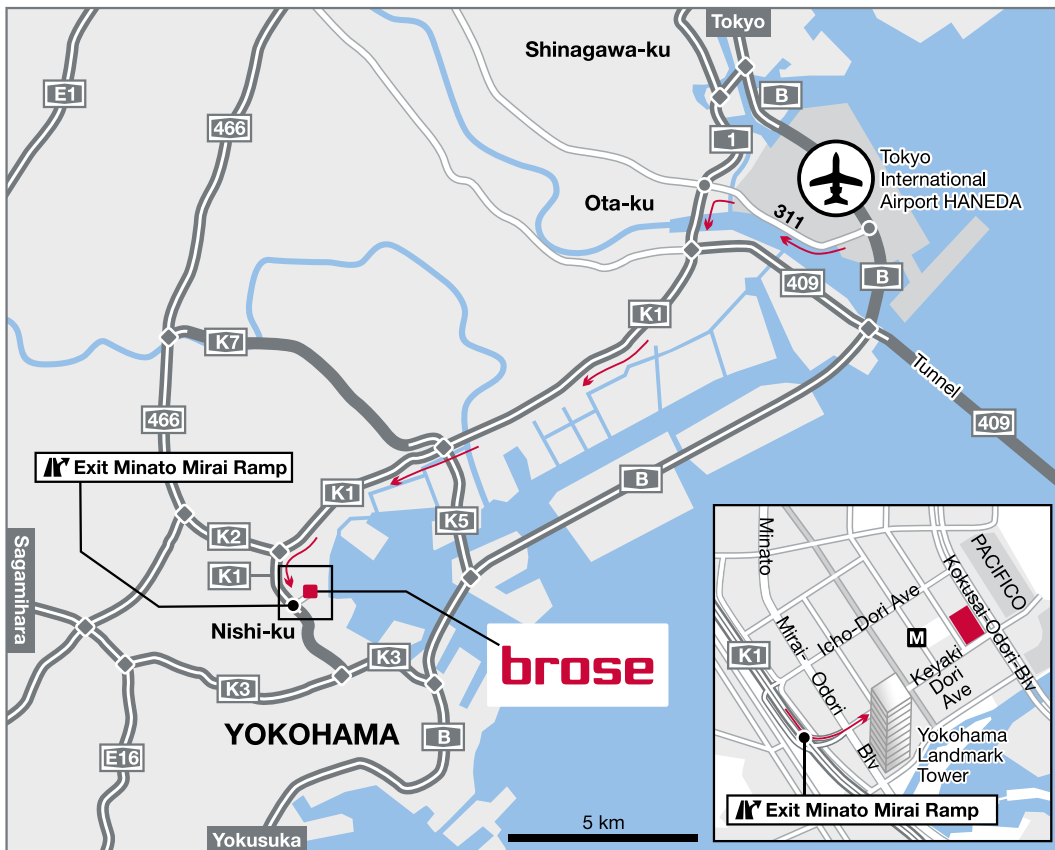

Brose Japan Ltd.

OCEAN GATE MINATO MIRAI 11F
3-7-1 Minatomirai, Nishi-ku, Yokohama 220-0012
Japan

Tel: +81 50 3138 1390
Fax: +81 45 228 8355

GPS coordinates:
Longitude: 139° 38' 02.7" E
Latitude: 35° 27' 28.9" N

Take K1 Yokohane Route of the Metropolitan Expressway Kanagawa Route and Minato Mirai Ramp Exit. From Minato Mirai Ramp Exit, go straight in the direction of the sea along Keyaki Dori Street. In 0.5 kilometers, Ocean Gate Minato Mirai Building is on your left side.