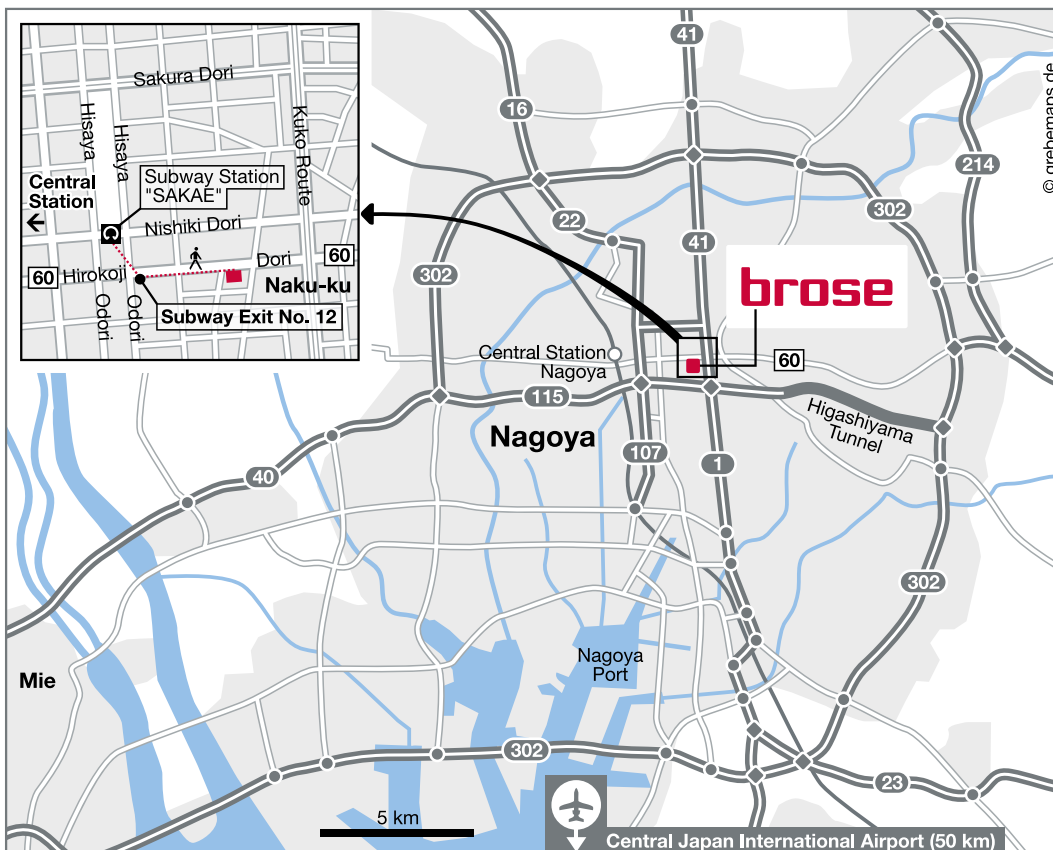

Brose Japan Ltd.

KDX Nagoya Sakae Bldg., 1 1F
4-5-3 Sakae, Naka-ku
Nagoya 460-0008
Japan

Tel: +81 52 238 9300
Fax: +81 52 238 9301

GPS coordinates:
Longitude: 136° 54' 43" E
Latitude: 35° 10' 07" N

Take the Meitetsu Railway Limited Express from the airport station to Nagoya station (45 km, 30 minutes) and then change to the Higashiyama subway line to Sakae station (3 km, 5 minutes). Take the subway exit No. 12 and walk along Hirokoji Dori Street (300 m, 5 minutes). You will find KDX Nagoya Sakae Building on your right.